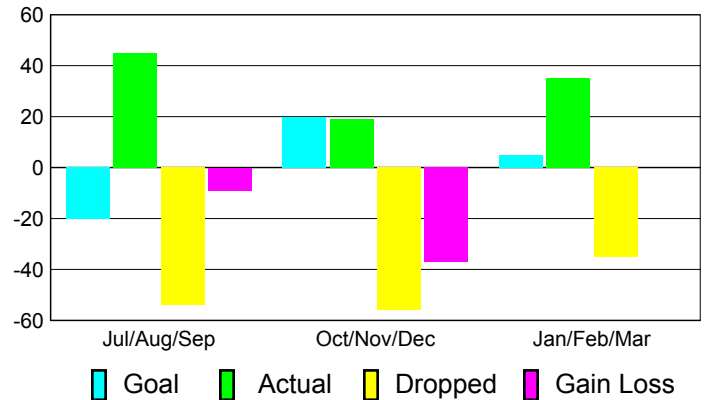

Membership Results 2010-2011

Goal, New, Dropped, Gain/Loss

Comparison of Membership Gain/Loss

Current Year Compared to the Previous Year