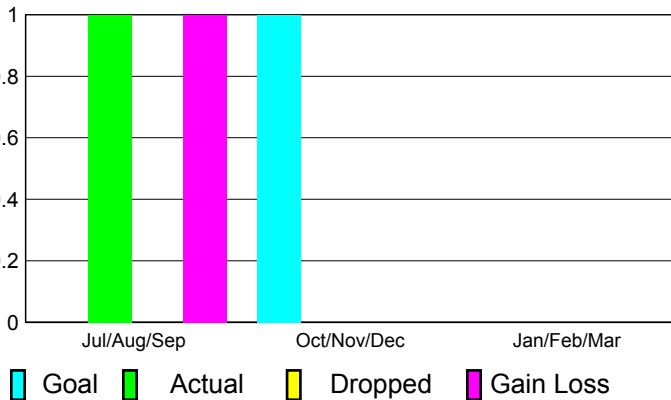

2010-2011 GMT Reports for District (or Undistricted) **District 201V5**

GMT: JOHN ROWLAND MC ATEE

Location: AUSTRALIA

GMT CA: 7

CLUBS

**Club Results
2010-2011**

**Clubs
2009-2010**

Month	New Club Goal	Actual New Clubs	Actual Dropped Clubs	Gain/Loss of Clubs	Gain/Loss of Clubs
Jul/Aug/Sep	0	1	0	1	0
Oct/Nov/Dec	1	0	0	0	0
Jan/Feb/Mar	0	0	0	0	0
Totals	1	1	0	1	0

Club Results 2010-2011

Goal, New, Dropped, Gain/Loss

Comparison of Club Gain/Loss

Current Year Compared to the Previous Year

YTD Status Quo Clubs 2010-2011

Status Quo Clubs Compared to Status Quo Members

MEMBERSHIP