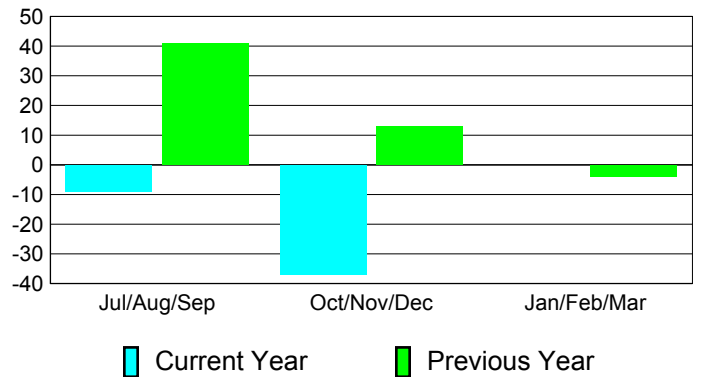

**Membership Results
2010-2011**

**Membership
2009-2010**

Month	Net Memb Goal	Actual New Memb	Actual Dropped Memb	Gain/Loss of Memb	Gain/Loss of Memb
Jul/Aug/Sep	-20	45	-54	-9	41
Oct/Nov/Dec	20	19	-56	-37	13
Jan/Feb/Mar	5	35	-35	0	-4
Totals	5	99	-145	-46	50

Membership Results 2010-2011

Goal, New, Dropped, Gain/Loss

Comparison of Membership Gain/Loss

Current Year Compared to the Previous Year

Gender Comparison 2010-2011

Jul/Aug/Sep

Oct/Nov/Dec

Jan/Feb/Mar